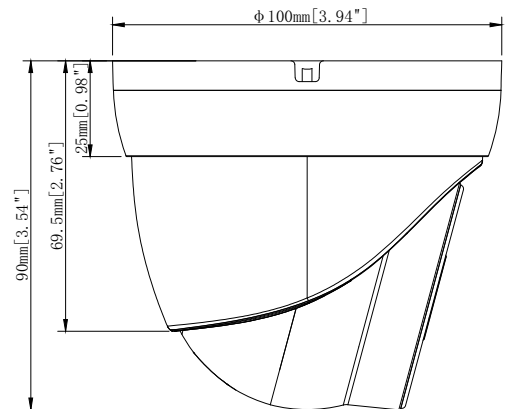

- Product Manufactured and Made in India
- The manufacturer reserves the right to change product features to deliver technical improvements or comply with new regulations.
- Urmet is a registered trademark of Urmet S.p.A., Via Bologna, 188/C - 10154, Torino, Italy

AI - 3rd GENERATION

- Face detection
- Heat Map / Crowd Density Detection / Queue length detection
- Object Abandon / Object Lost
- Human / Vehicle Classification
- Tripwire / Perimeter / Line Crossing / Loitering / Intrusion / Region Entrance & Exit
- Rare Sound Detection
- Video Tampering

DIMENSIONS

Video Management Software

iUVS pro

App

Manufactured & Marketed By:
Alba Urmet Communication And Security Private Limited

285 & 275, Udyog Vihar - IV, Gurgaon - 122001, Haryana, India

www.albaurmet.com

M : sales@albaurmet.com ; T : +91-9625-510-510

ALBA
urmet
Security . IOT . Technology .