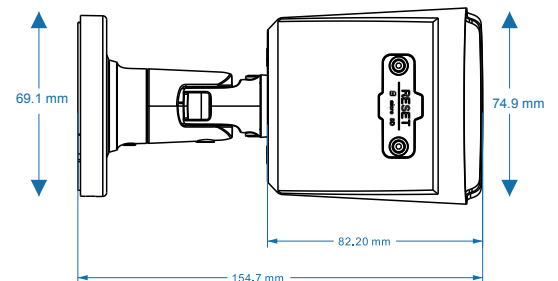

- Product Manufactured and Made in India
- The manufacturer reserves the right to change product features to deliver technical improvements or comply with new regulations.
- Urmet is a registered trademark of Urmet S.p.A., Via Bologna, 188/C - 10154, Torino, Italy

AI - 3rd GENERATION

- Face detection
- Heat Map / Crowd Density Detection / Queue length detection
- Object Abandon / Object Lost
- Human / Vehicle Classification
- Tripwire / Perimeter / Line Crossing / Loitering / Intrusion / Region Entrance & Exit
- Rare Sound Detection
- Video Tampering

DIMENSIONS

Video Management Software

iUVS pro

App

Manufactured & Marketed By:
Alba Urmet Communication And Security Private Limited

285 & 275, Udyog Vihar - IV, Gurgaon - 122001, Haryana, India

www.albaurmet.com

M : sales@albaurmet.com ; T : +91-9625-510-510

ALBA
urmet
Security . IOT . Technology .