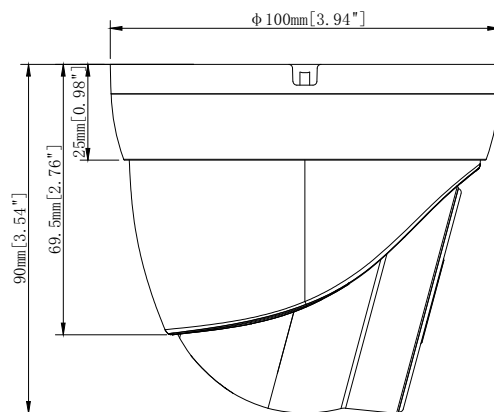

- Product Manufactured and Made in India
- The manufacturer reserves the right to change product features to deliver technical improvements or comply with new regulations.
- Urmet is a registered trademark of Urmet S.p.A., Via Bologna, 188/C - 10154, Torino, Italy

AI - 3rd GENERATION

- Face detection
- Heat Map / Crowd Density Detection / Queue length detection
- Object Abandon / Object Lost
- Human / Vehicle Classification
- Tripwire / Perimeter / Line Crossing / Loitering / Intrusion / Region Entrance & Exit
- Rare Sound Detection
- Video Tampering

DIMENSIONS

Video Management Software

iUVS pro

App

Manufactured & Marketed By:
Alba Urmet Communication And Security Private Limited

285 & 275, Udyog Vihar - IV, Gurgaon - 122001, Haryana, India

www.albaurmet.com

M : sales@albaurmet.com ; T : +91-9625-510-510

ALBA
urmet
Security . IOT . Technology .