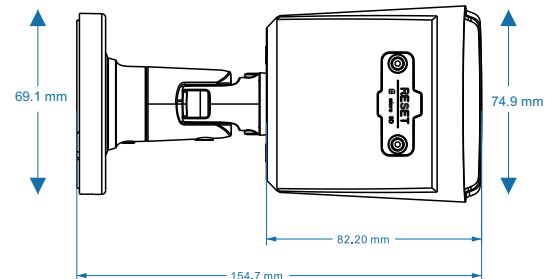

- Product Manufactured and Made in India
- The manufacturer reserves the right to change product features to deliver technical improvements or comply with new regulations.
- Urmet is a registered trademark of Urmet S.p.A., Via Bologna, 188/C - 10154, Torino, Italy

AI - 3rd GENERATION

- Face detection
- Heat Map / Crowd Density Detection / Queue length detection
- Object Abandon / Object Lost
- Human / Vehicle Classification
- Tripwire / Perimeter / Line Crossing / Loitering / Intrusion / Region Entrance & Exit
- Rare Sound Detection
- Video Tampering

DIMENSIONS

Video Management Software

iUVS pro

App

Manufactured & Marketed By:
Alba Urmet Communication And Security Private Limited

285 & 275, Udyog Vihar - IV, Gurgaon - 122001, Haryana, India

www.albaurmet.com

M : sales@albaurmet.com ; T : +91-9625-510-510

ALBA
urmet
Security . IOT . Technology .