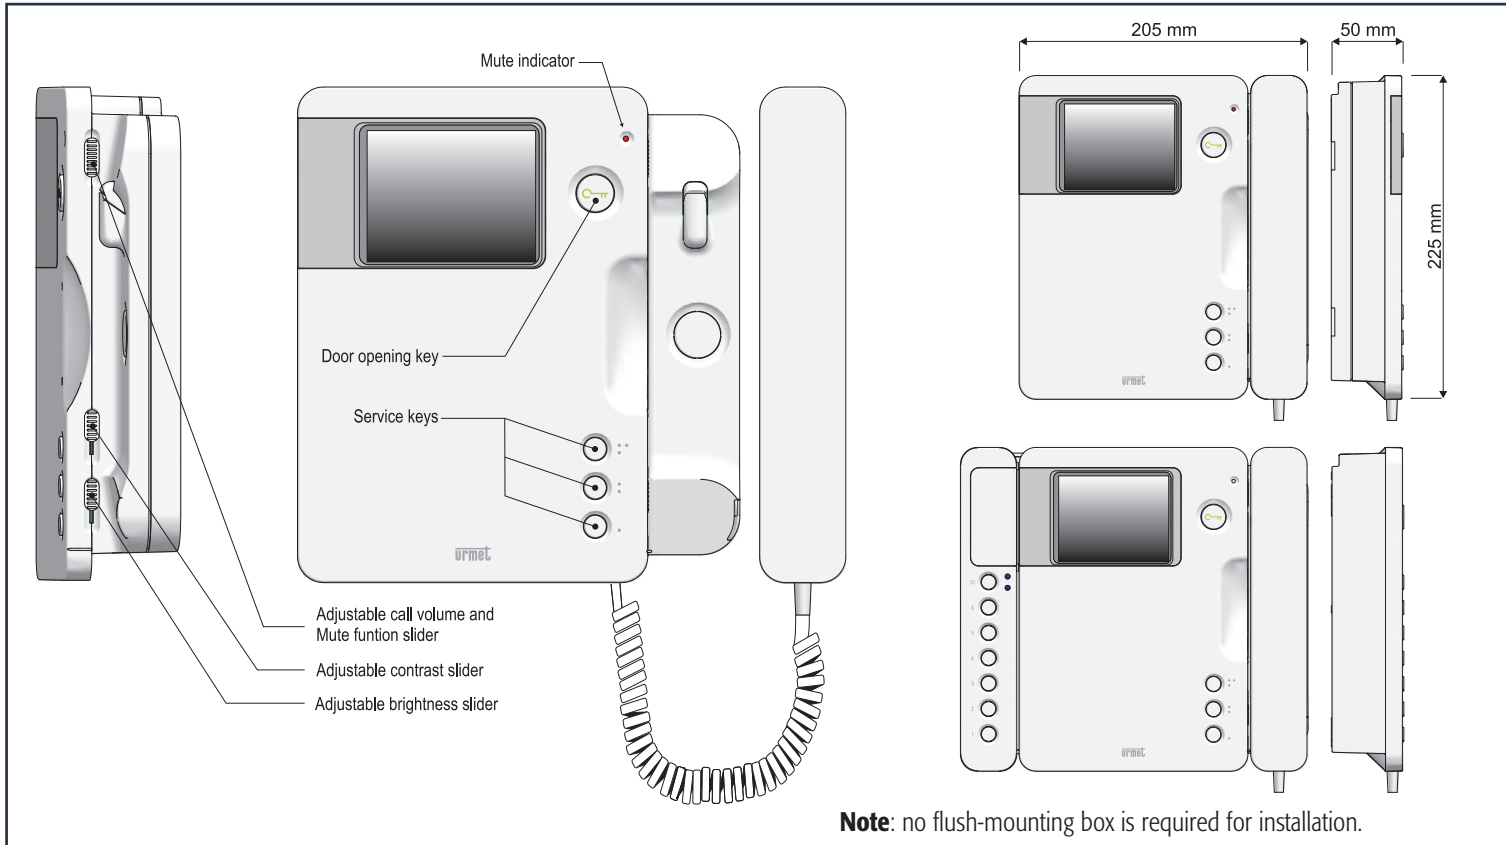

By choosing the right bracket available for Signo, the device can be fitted in any Urmet system, including analogue systems with coax cable, 2GO! simplified wiring systems and Ipvoice systems.

The bracket is fixed to the wall by means of four bolts and has a removable terminal board for easy wire connection. The bracket with button add-on provides other 6 buttons, a switch and two LEDs.

The LEDs (properly connected) indicate when the door has been left open and if a call has been routed to another device.

The switch can be used to reroute the same call.

By using a smart-looking stand, Signo is perfectly suitable to be arranged on a desk. It occupies little space and ensures simple use of the video door phone functions.

White

Anthracite gray

Hi-tech gray

SIGNO

4.5" B/W AND COLOUR VIDEO DOOR PHONE

Note: no flush-mounting box is required for installation.

Devices

- 1740/1 4.5" B/W video door phone
- 1740/40 4" COLOUR TFT video door phone
- 1740/41 4.5" B/W video door phone, anthracite
- 1740/42 4.5" B/W video door phone, high-tech grey

Accessories

- 1740/86 Bracket with button add-on for coax systems
- 1740/90 Bracket for coax systems
- 1740/95 Bracket for Ipervoice system
- 1740/83 Bracket for 2Voice system
- 1740/954 Bracket for VOP system
- 1740/955 Bracket for 5-wire video system
- 1740/92 Table-top support
- 1740/93 Table-top support with additional monitor